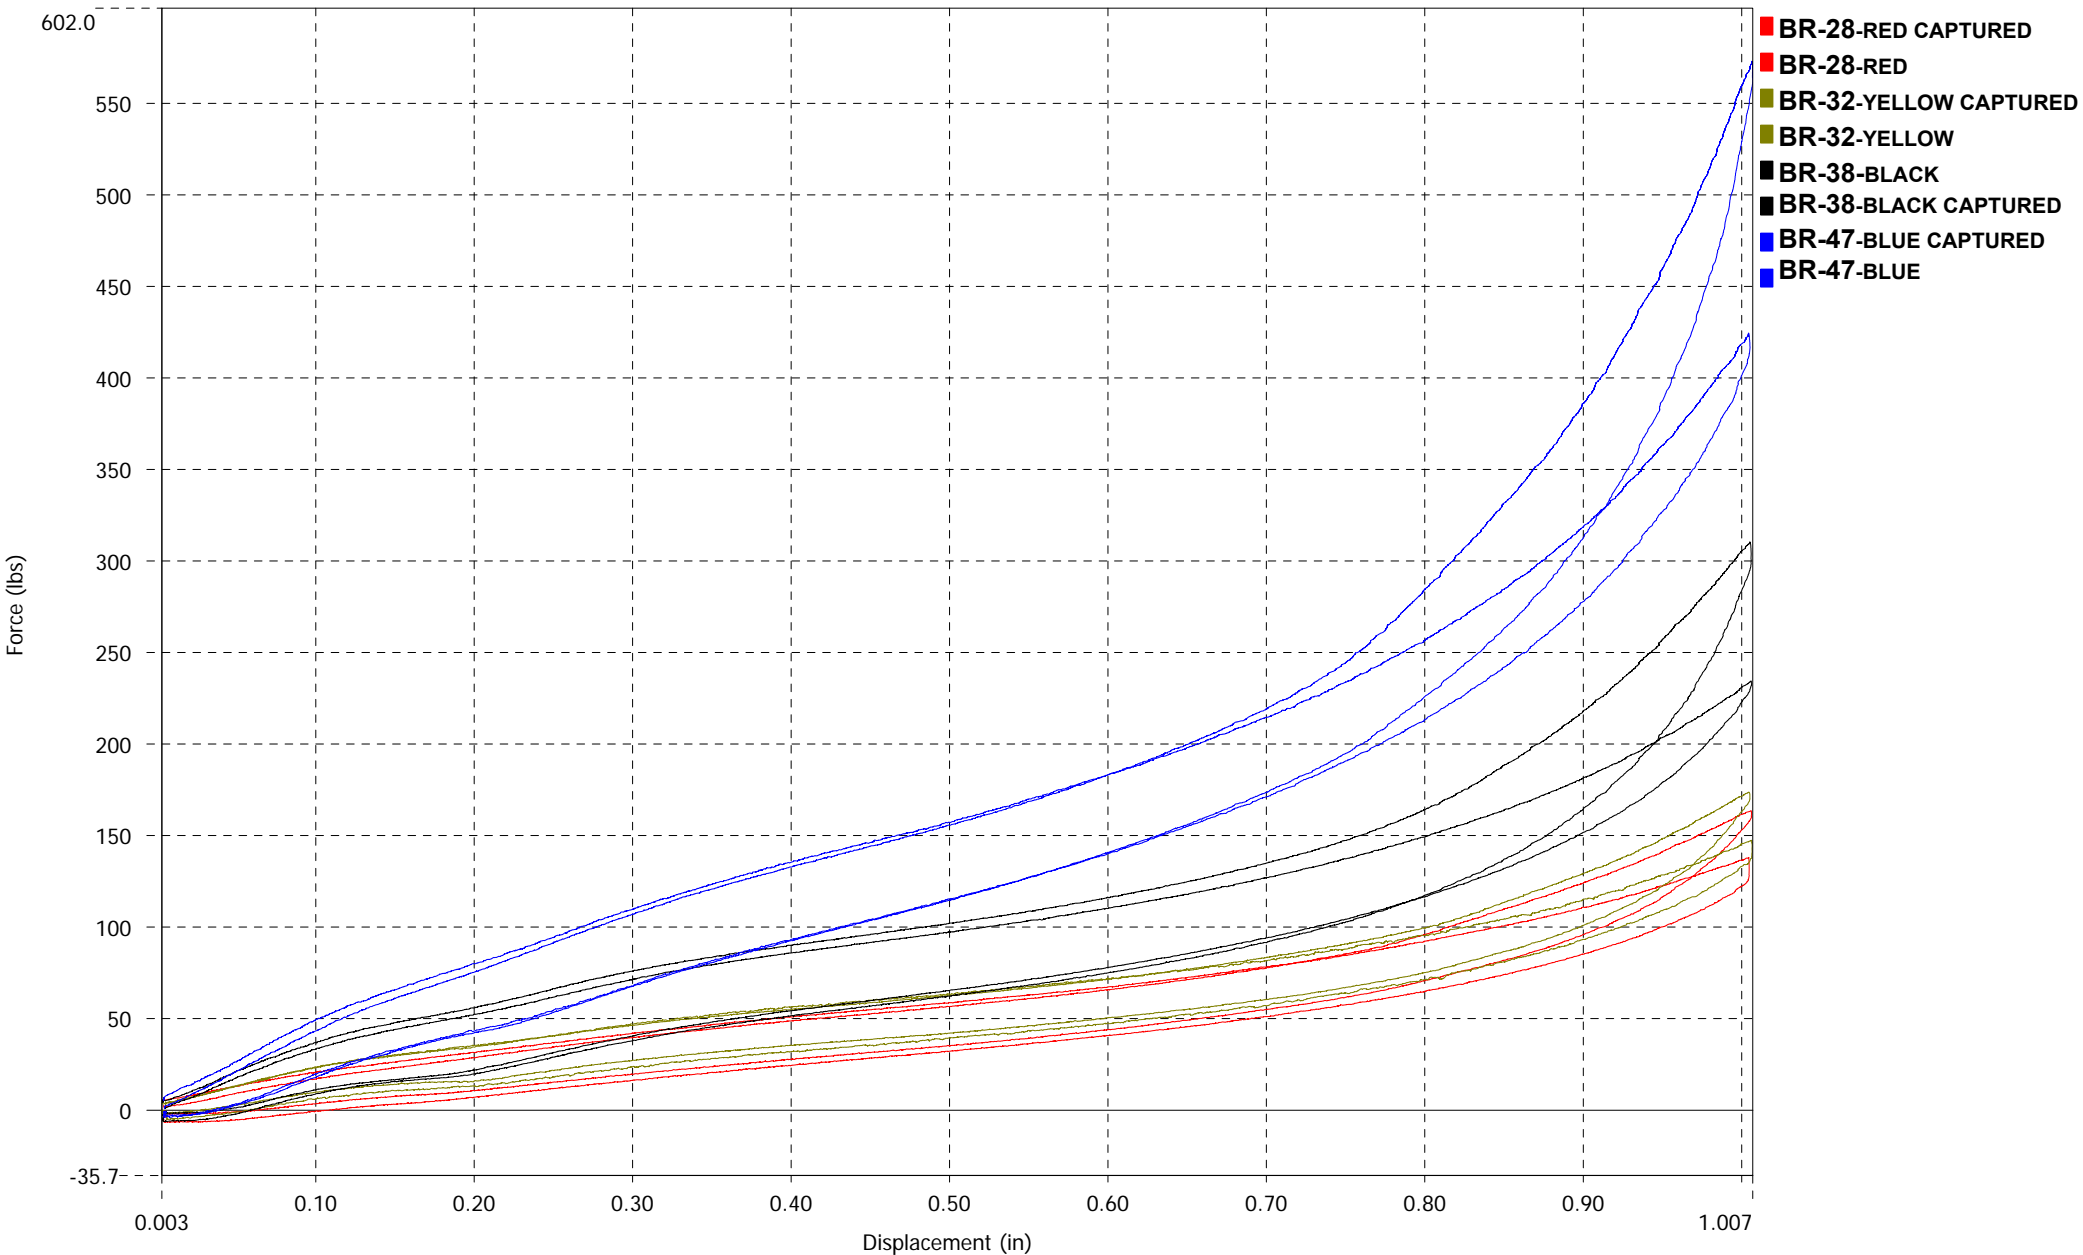

Force Vs. Displacement

PENSKE BUMP RUBBER GRAPHS
08-02-2018