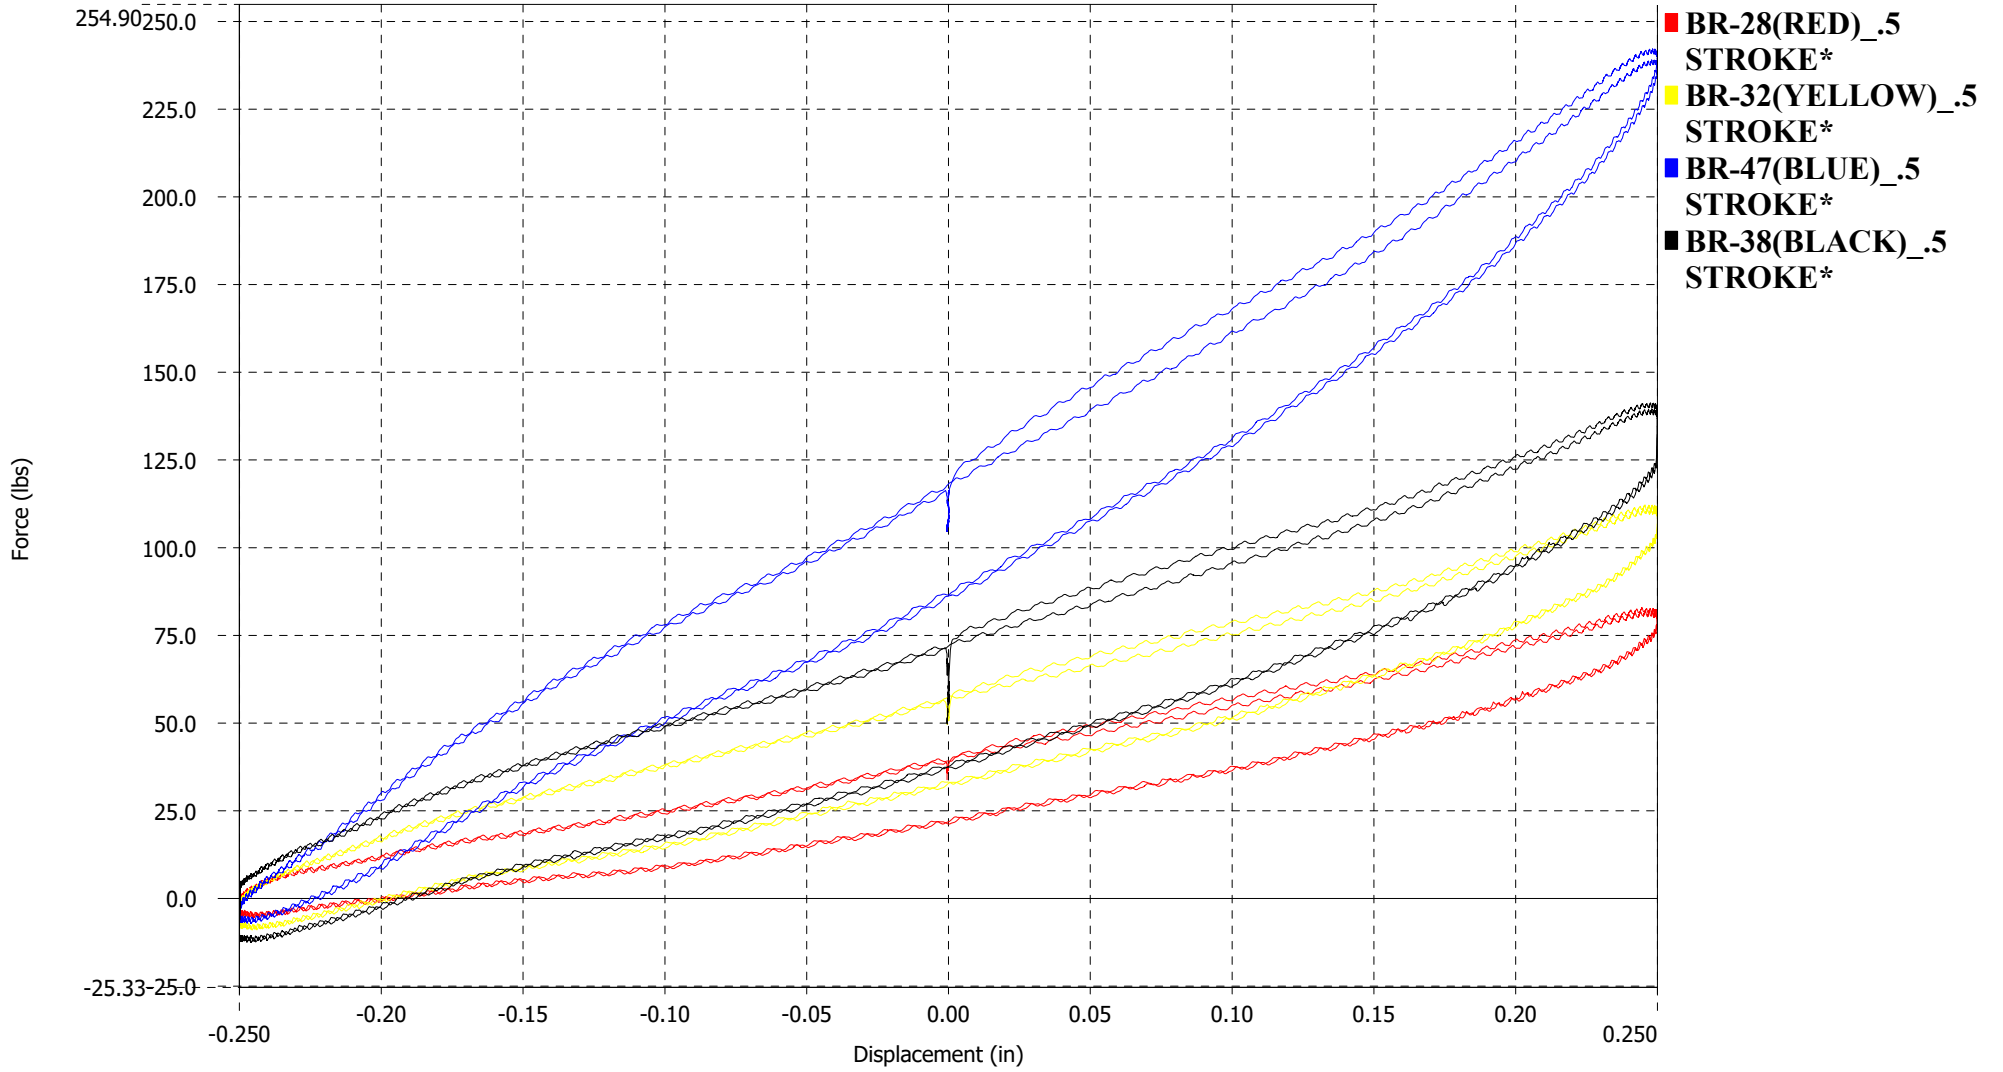

Force Vs. Displacement

PENSKE STANDARD BUMP RUBBER FORCE