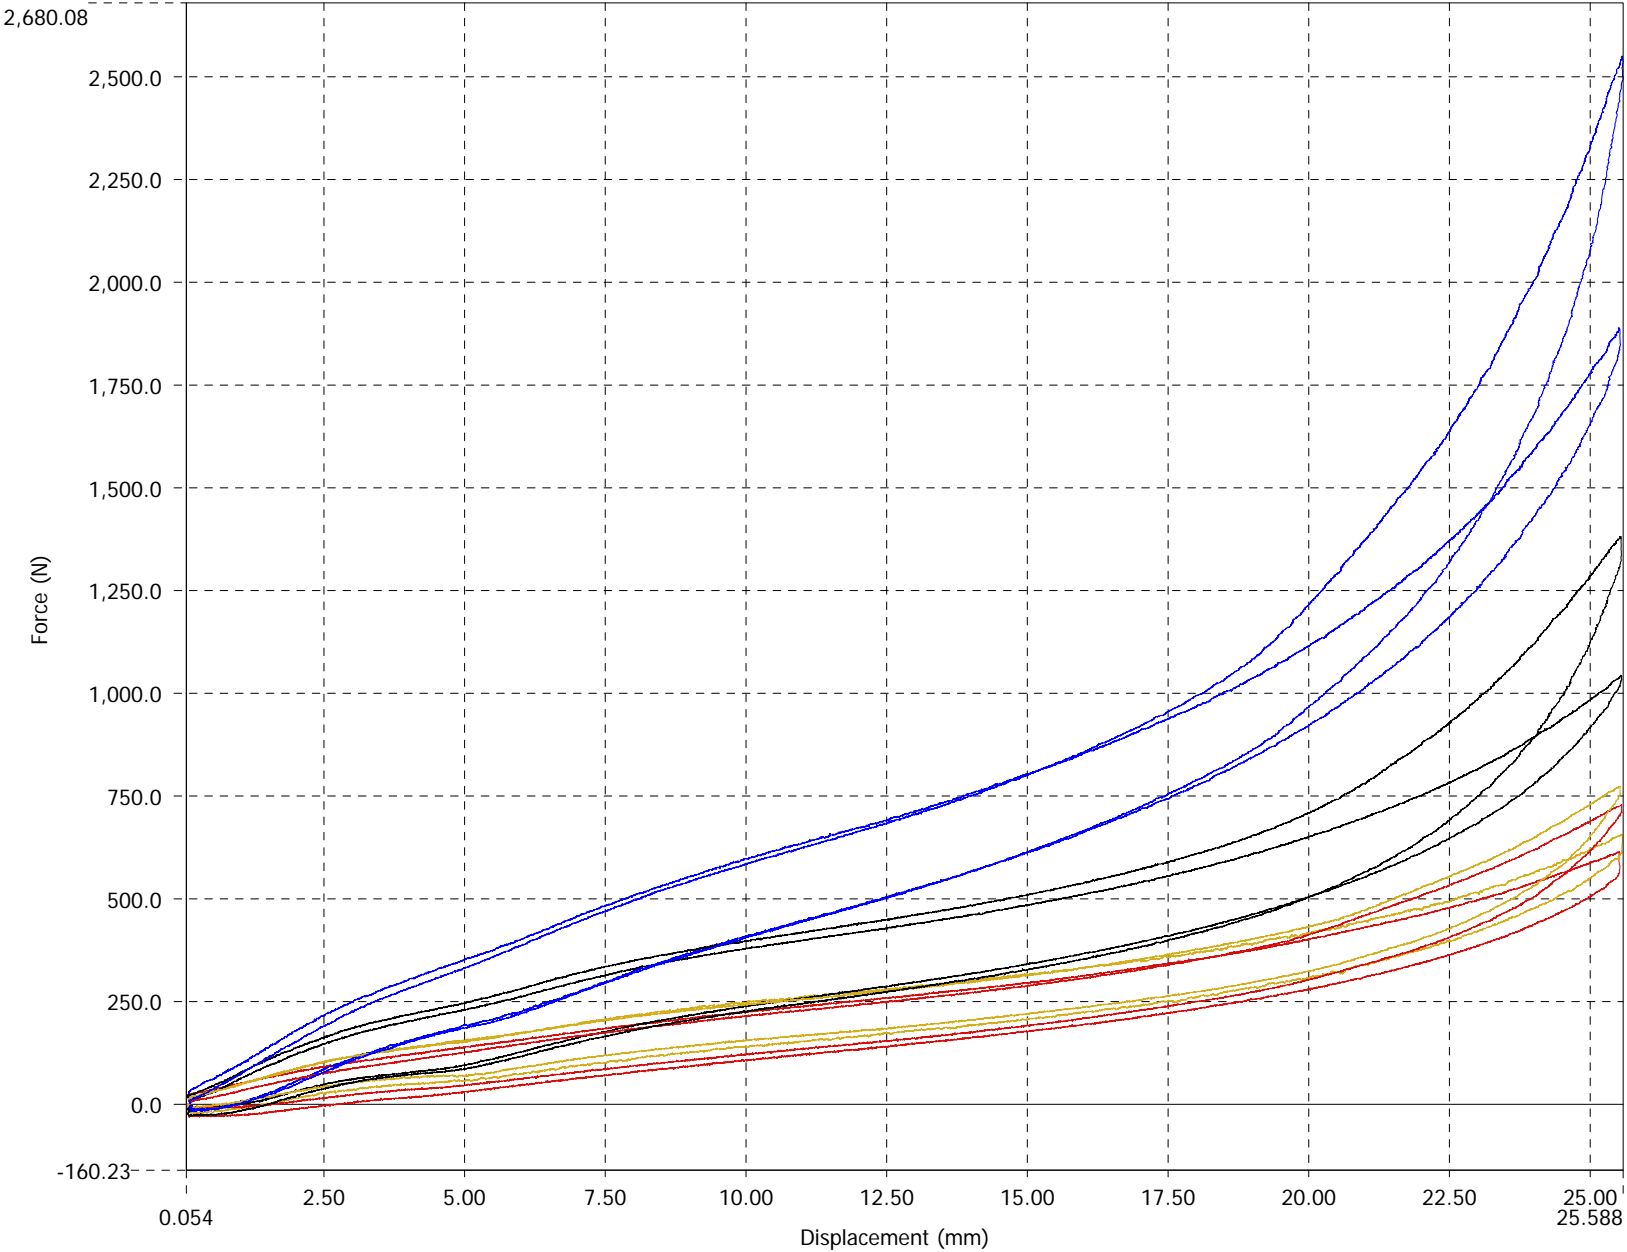

Force Vs. Displacement

- BR-28red*
- BR-32yellow*
- BR-38black*
- BR-47blue*
- BR-28red_CAPTURED*
- BR-32yellow_CAPTURED*
- BR-38black_CAPTURED*
- BR-47blue_CAPTURED*